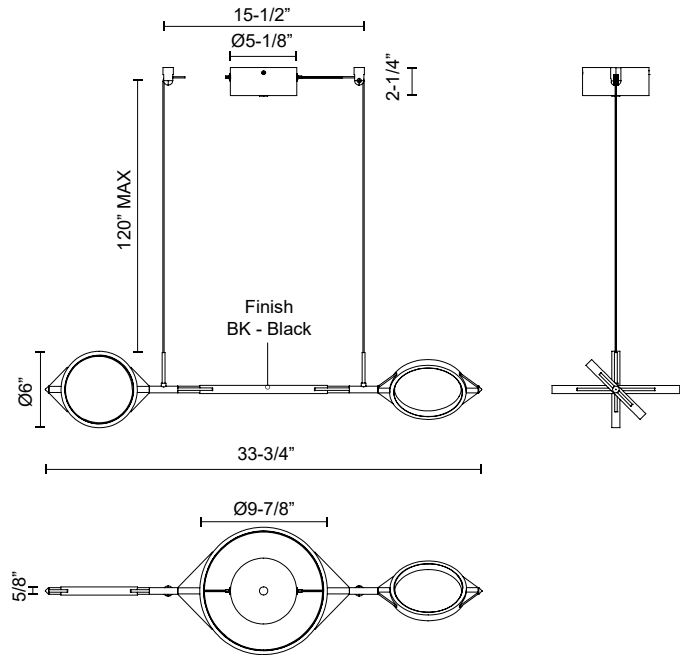

SERIF
LP84434
PENDANTS

PROJECT

DESCRIPTION

The Serif Collection features clean, angular geometrics colliding in harmony. Minimal yet impactful, the rings of light seem to float organically in air. Each piece of the Serif Collection is adjustable to fit your style, from minimal and clean uniform rings, to free-form. This versatility makes it the perfect mixture of both two- and three-dimensional art depending on the ring formations you create.

LP84434-BK
Black

SPECIFICATION DETAILS

* For custom options, consult factory for details.

Fixture Dimensions	L33-3/4" x W9-7/8" x H5/8"
Light Source	LED with DC Driver
Wattage	21W
Total Lumens	1785lm
Delivered Lumens	990lm*
Voltage	120V
Color Temperature	3000K
CRI (Ra)	90CRI
Optional Color Temps	2700K - 5000K Available, Minimum Order Quantities Apply
LED Rated Life	50,000 hours
Dimming	100% - 10%, TRIAC or ELV Dimmer (Not Included)
Adjustable	Yes
Wire Length	120" Max
Wire Type	Black Coaxial Wire
Minimum Hang Height	8"
Diffuser Details	Frosted Silicone Diffuser
Location	Dry
Warranty	5 Years
Canopy Dimensions	D5-1/8" x H2-1/4"